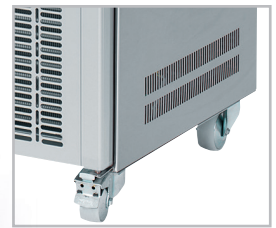

all photos must be considered as a reference - fotografías no contractuales

evaporador central
double fan evaporator