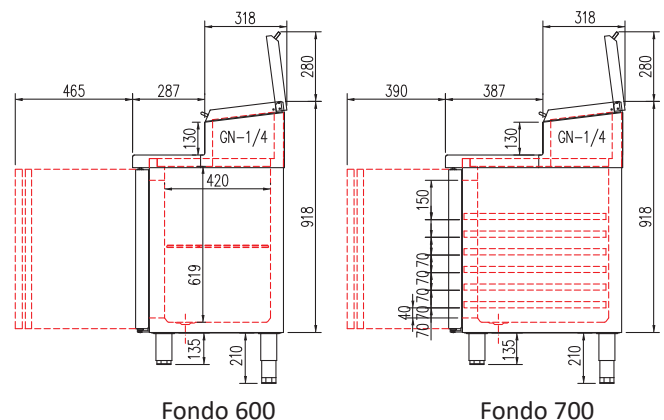

cajones opcionales
drawers on demand

OPCIONES	OPTIONS	€
cerradura puerta inox	solid door lock	
motor lado izquierdo	left side engine	
set 4 ruedas	4 castors set	
set 6 ruedas	6 castors set	
cambio R134a por R290	R134a to R290	
registrador de alarmas HACCP	HACCP alarm recorder	
encimera de granito	granite worktop	
respaldo inox	stainless steel rear side	
230v 60Hz / 115v 60Hz	230v 60Hz / 115v 60Hz	
MFEI-70		
cajonera doble inox, auto-cierre	double drawers set, soft-closing	
cajonera triple inox, auto-cierre	triple drawers set, soft-closing	

Encimeras, alojamientos para cubetas y cubiertas, se pueden fabricar a medida.
Worktops, container fits and covers, can be customized.