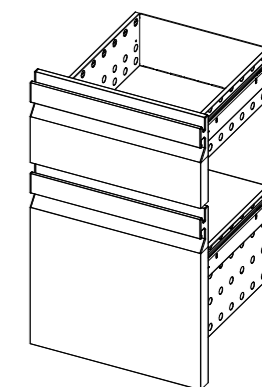

KIT CAJONES 2/3
DRAWERS KIT 2/3