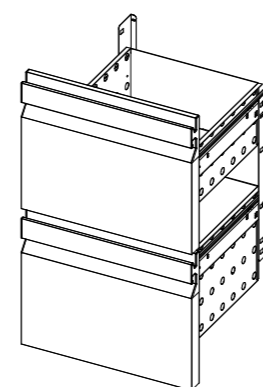

KIT CAJONES 1/2
DRAWERS KIT 1/2