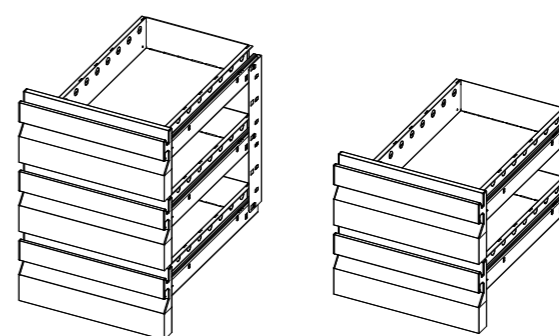

KIT CAJONES 1/3
DRAWERS KIT 1/3