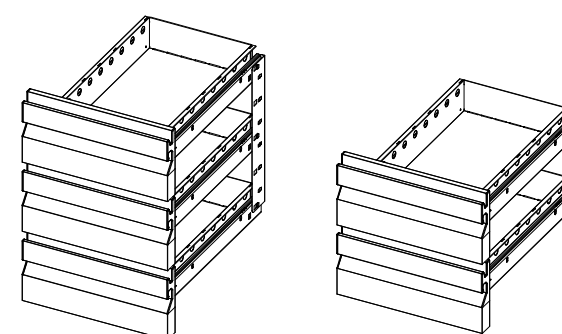

KIT CAJONES 1/3
DRAWERS KIT 1/3