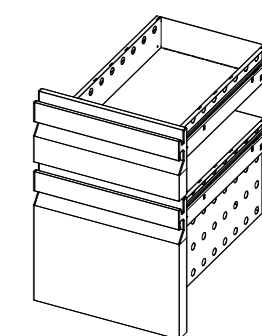

KIT CAJONES 2/3
DRAWERS KIT 2/3