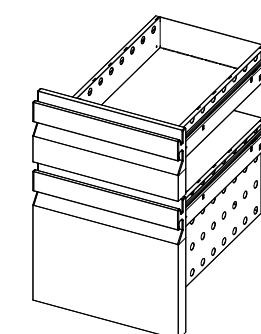

KIT CAJONES 2/3
DRAWERS KIT 2/3