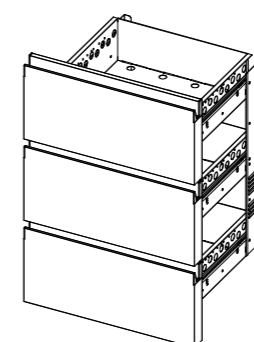

KIT CAJONES 1/3
DRAWERS KIT 1/3