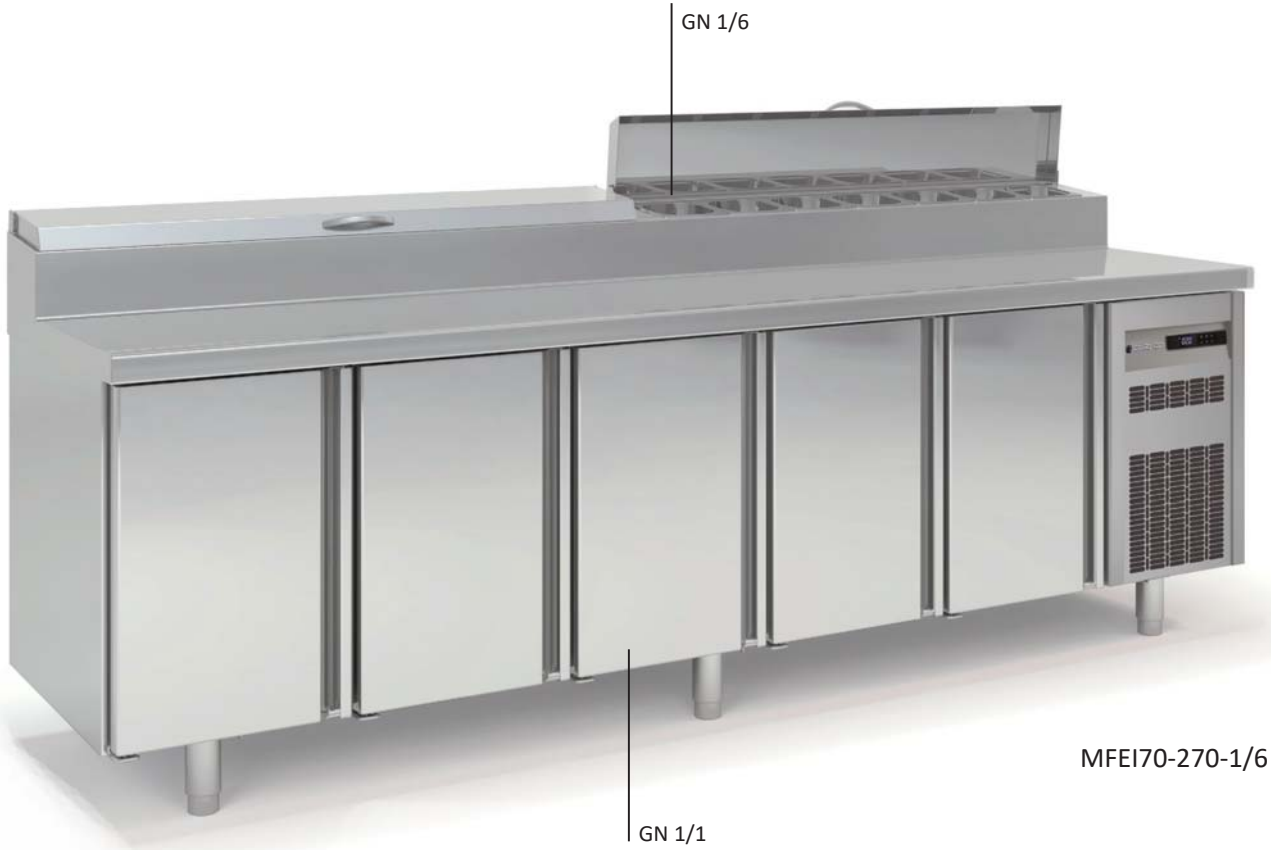

all photos must be considered as a reference - fotografías no contractuales

MFEI70-180-1/6
10xGN1/6-150

MFEI70-225-1/6
13xGN1/6-150

MFEI70-270-1/6
16xGN1/6-150