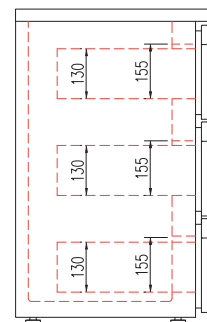

BAR EQUIPMENT • EQUIPAMIENTO PARA BARES

∅ 53 mm

∅ 60 mm

∅ 66 mm

∅ 70 mm

∅ 80 mm

∅ 105 mm

all photos must be considered as a reference - fotografías no contractuales