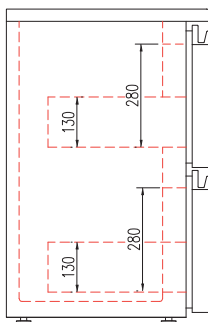

BAR EQUIPMENT • EQUIPAMIENTO PARA BARES

∅ 53 mm

∅ 60 mm

∅ 66 mm

∅ 70 mm

∅ 80 mm

∅ 105 mm

all photos must be considered as a reference - fotografías no contractuales