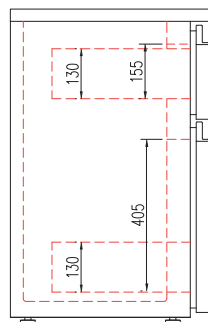

BAR EQUIPMENT • EQUIPAMIENTO PARA BARES

∅ 53 mm

∅ 60 mm

∅ 66 mm

∅ 70 mm

∅ 80 mm

∅ 105 mm

all photos must be considered as a reference - fotografías no contractuales