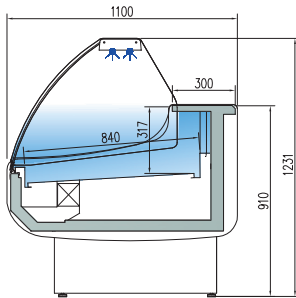

CVES-10-10-C-TF
CVES-10-13-C-TF
CVES-10-15-C-TF
CVES-10-20-C-TF
CVES-10-25-C-TF
CVES-10-30-C-TF