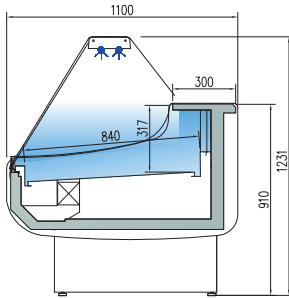

CVES-10-10-RR-TF
CVES-10-13-RR-TF
CVES-10-15-RR-TF
CVES-10-20-RR-TF
CVES-10-25-RR-TF
CVES-10-30-RR-TF

CVES-10-10-CC-TF
CVES-10-13-CC-TF
CVES-10-15-CC-TF
CVES-10-20-CC-TF
CVES-10-25-CC-TF
CVES-10-30-CC-TF

CVES-10-10-R-TF
CVES-10-13-R-TF
CVES-10-15-R-TF
CVES-10-20-R-TF
CVES-10-25-R-TF
CVES-10-30-R-TF

CVES-10-10-MC-TF
CVES-10-13-MC-TF
CVES-10-15-MC-TF
CVES-10-20-MC-TF
CVES-10-25-MC-TF
CVES-10-30-MC-TF

CVES-10-10-C-TF
CVES-10-13-C-TF
CVES-10-15-C-TF
CVES-10-20-C-TF
CVES-10-25-C-TF
CVES-10-30-C-TF

opcional

mod.	largo length (mm)	exposición display RSA (m ²)	potencia frig. frig. power (W)	consumo consumption (W)	refrigerante refrigerant
CVES-10-10	1055	0,79	522	419	R449A
CVES-10-13	1305	0,99	635	1037	R449A
CVES-10-15	1525	1,17	817	1107	R449A
CVES-10-20	2025	1,58	1096	1377	R449A
CVES-10-25	2525	1,99	1315	1433	R449A
CVES-10-30	2995	2,37	1315	1472	R449A

M1 temperatura producto -1/+5°C UNE-EN ISO 23953-2:2006

- Interior and exterior finish in plastic coated steel
- Display area and counter in stainless steel AISI-304
- Smooth deck for display area
- 40 mm sides in injected ABS, except wood decor
- **Standard decoration:** short dark gray sides gray front+ blue decorative stripe
- Anodised aluminium profiles
- Front rubber bumper
- Toughened curved glass hinges forward
- Standard LED 6500 K lighting: top worktop
- Optional 3000 K LED (soft light) or Fresh red, same price
- 40 Kg/m³ density polyurethane insulation, zero ODP and GWP
- Refrigerated under storage with doors 440x270 free (except for ambient models)
- **Ventilated evaporator, static as optional**, with anticorrosion EPOXY treated as standard
- Ventilated condensation and automatic evaporation as standard (only models with condenser unit)
- Electronic temperature controller
- External thermometer
- Auto defrost
- Climate class 4 (30°C 55%) regime M1