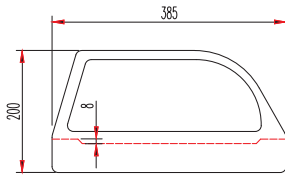

all photos must be considered as a reference - fotografías no contractuales

BT - 6